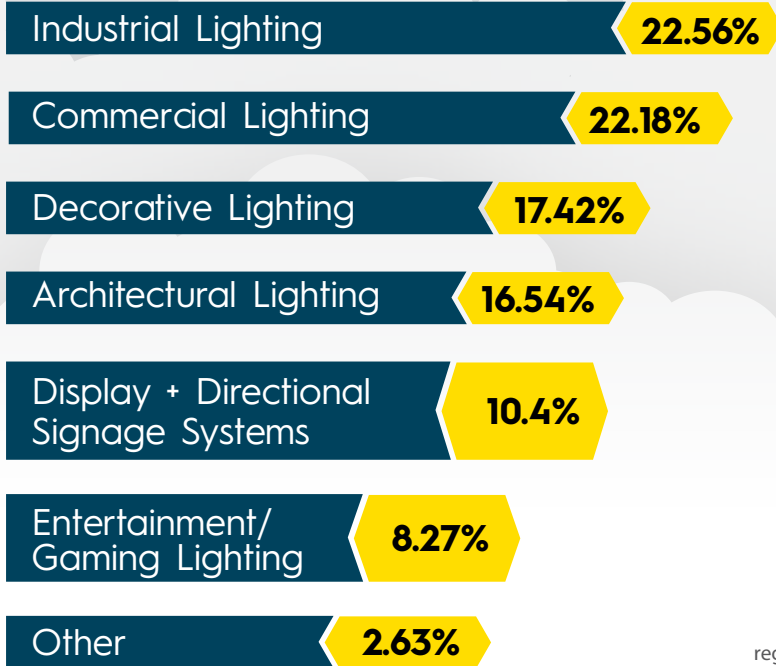

INDUSTRY SECTORS INTERESTED BY VISITORS:

These results were taken from the responses of 3,100 pre-registered visitors who completed an online survey after the expo.

EXHIBITOR COMMENTS

"Being first time participants at the Africa LED Expo was really an eye opener for our business. We collected a number of leads which we are working hard at closing them. Being a main sponsor uplifted our brand visibility and created great hype and excitement around our brand. The entire team enjoyed preparing for the showcase and it was indeed a success. We wish to thank the event organisers for the professionalism in ensuring that the standard of the Expo was world class. We look forward to 2018's showcase."
Nelisiwe Nkosi, Marketing Communications Manager, Philips Lighting South Africa

www.AfricaLEDexpo.com

Platinum Sponsor

PHILIPS

CO-LOCATED WITH: