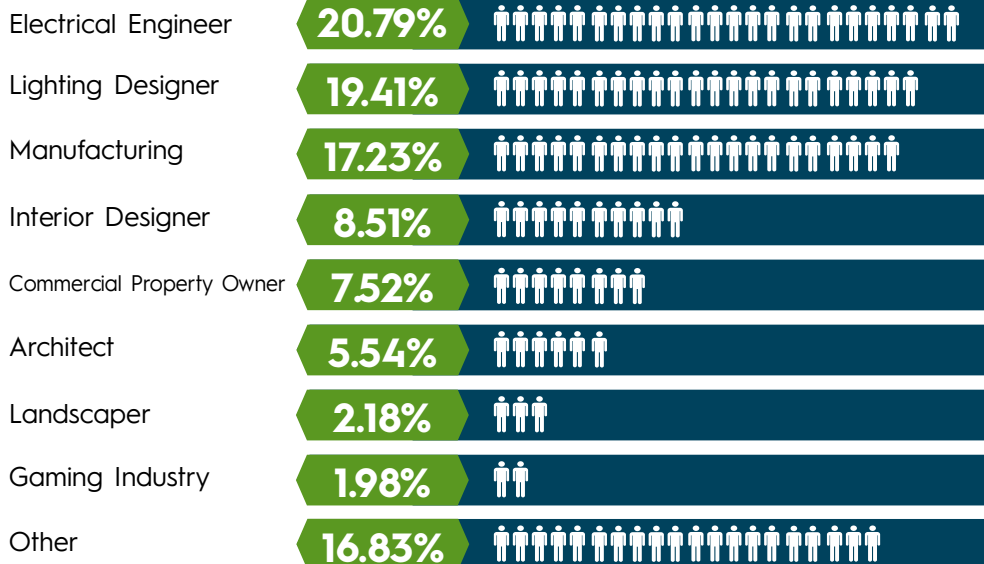

NUMBER OF ATTENDEES

6 494 TOTAL VISITORS

TOP 10 COUNTRIES OUTSIDE OF SOUTH AFRICA

ACROSS ALL CO-LOCATED EXPOS

4

30 COUNTRIES

21

AFRICAN COUNTRIES

INDUSTRY SECTORS VISITORS WORK IN:

VISITORS JOB ROLE

49%

Owner / Director
MD / Partner

5.4%

Interior Designer

30%

Manager